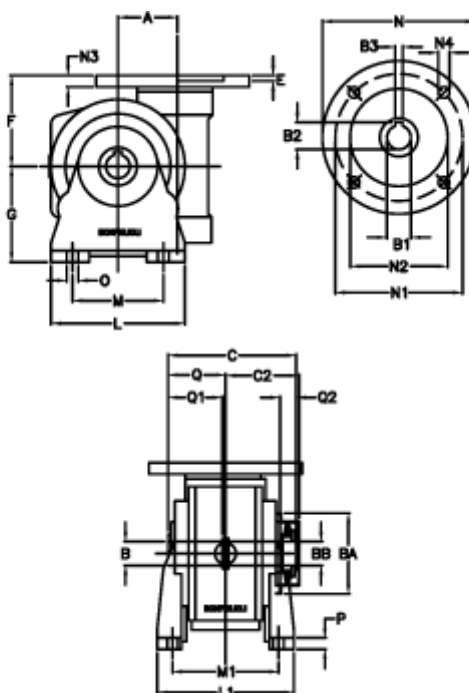

Article number: 390204402832236

Description: Worm Gear with Torque Limiter
VF 44-L2-V-28-P63B5

Measures

a	= 44.60	C2	= 48	M1	= 81.0	Q	= 32.0
B	= 18	Description	= VF 44V-xx-63B5	N	= 140	Q1	= 32
B1 E7	= 11	E	= 2.0	N1	= 115	Q2	= 12
B2	= 12.8	F	= 65	N2	= 95		
B3 H9	= 4	g	= 72	N3	= 10.5		
BA	= 40	L	= 90	N4	= 9,5		
BB H7	= 11	L1	= 98.0	O	= 8.5		
C	= 79	m	= 52	P	= 10		